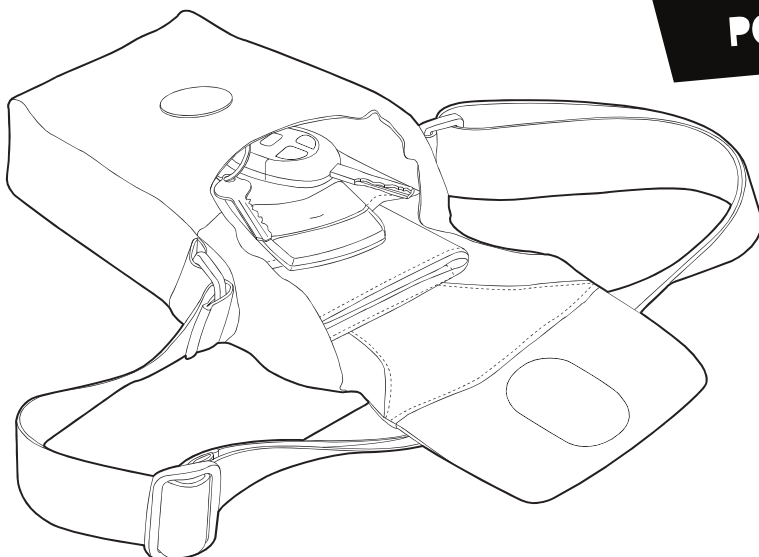

# THE PUG DOG

**SMALL BAG FOR  
LIGHT TRAVELLERS**

Big enough to carry your keys,  
wallet, phone, camera etc

Adjust strap length by feeding  
through eyelet

**INSIDE FEATURES SECURE ZIP  
POCKET AND MESH POUCH**

**INTERNAL FOAM PADDING**

**WATER-RESISTENT  
WAXED FABRIC BODY**

[www.knog.com.au](http://www.knog.com.au)