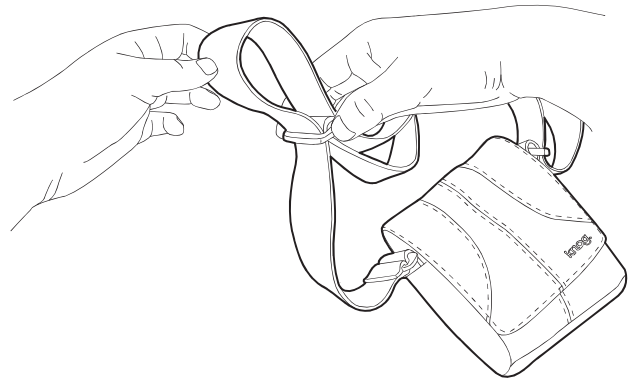

# THE PUG DOG

**SMALL BAG FOR  
LIGHT TRAVELLERS**

Big enough to carry your keys,  
wallet, phone, camera etc

Adjust strap length by feeding  
through eyelet

**INSIDE FEATURES SECURE ZIP  
POCKET AND MESH POUCH**

**INTERNAL FOAM PADDING**

**WATER-RESISTENT  
WAXED FABRIC BODY**

[www.knog.com.au](http://www.knog.com.au)