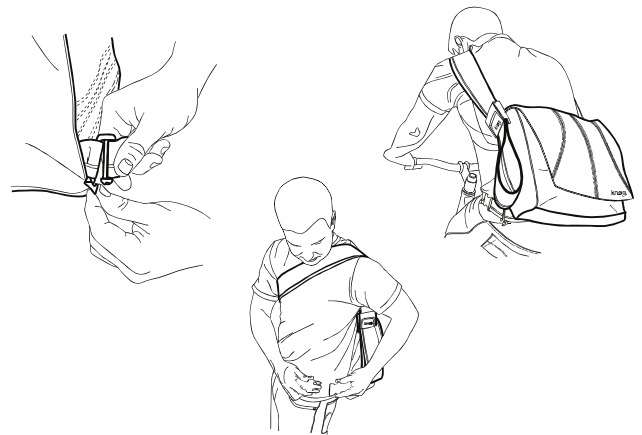

**MASSIVE PADDED LAPTOP
COMPARTMENT WITH
ANTI SCRATCH LINING**

**POCKETS FOR DAYS
WAIST STRAP KEEPS YOUR BAG
WHERE YOU WANT IT**

www.knog.com.au

1. EXTRA WIDE STRAP

75mm wide strap comfortably and evenly distributes weight. Ensure buckle engages with black locking tab.

2. WAIST STRAP

Connect your 3D waist strap to the side tabs on the bag. This will keep your Dog right where it should be - running or riding.

3. EASY ACCESS POCKETS

Easy Access Pockets for your MP3, phone PDA or bike tools. Reach around without removing your bag.