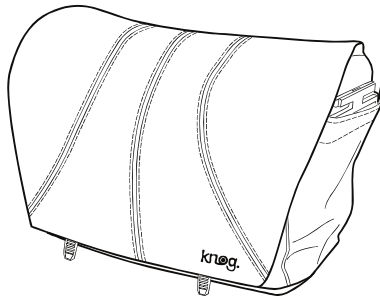

PIG DOG

15" MESSENGER FRICKIN MASSIVE

The Pig Dog is fat and fits about a million litres and laptops upto 15"

SUPER SECURE RATCHET LOCK TABS

Tie me down sport! no chance of an accidental opening with these lock tabs. Super secure, a back up to trusty velcro

**MASSIVE PADDED LAPTOP
COMPARTMENT WITH
ANTI SCRATCH LINING**

**POCKETS FOR DAYS
WAIST STRAP KEEPS YOUR BAG
WHERE YOU WANT IT**

www.knog.com.au

1. EXTRA WIDE STRAP

75mm wide strap comfortably and evenly distributes weight. Ensure buckle engages with black locking tab.

2. WAIST STRAP

Connect your 3D waist strap to the side tabs on the bag. This will keep your Dog right where it should be - running or riding.

3. EASY ACCESS POCKETS

Easy Access Pockets for your MP3, phone PDA or bike tools. Reach around without removing your bag.