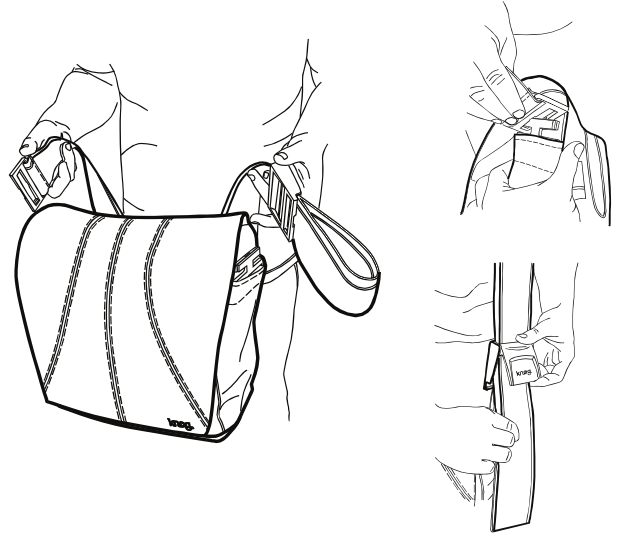

PIG DOG

15" MESSENGER FRICKIN MASSIVE

The Pig Dog is fat and fits about a million litres and laptops upto 15"

SUPER SECURE RATCHET LOCK TABS

Tie me down sport! no chance of an accidental opening with these lock tabs. Super secure, a back up to trusty velcro

**MASSIVE PADDED LAPTOP
COMPARTMENT WITH
ANTI SCRATCH LINING**

**POCKETS FOR DAYS
WAIST STRAP KEEPS YOUR BAG
WHERE YOU WANT IT**

www.knog.com.au

1. EXTRA WIDE STRAP

75mm wide strap comfortably and evenly distributes weight. Ensure buckle engages with black locking tab.

2. WAIST STRAP

Connect your 3D waist strap to the side tabs on the bag. This will keep your Dog right where it should be - running or riding.

3. EASY ACCESS POCKETS

Easy Access Pockets for your MP3, phone PDA or bike tools. Reach around without removing your bag.