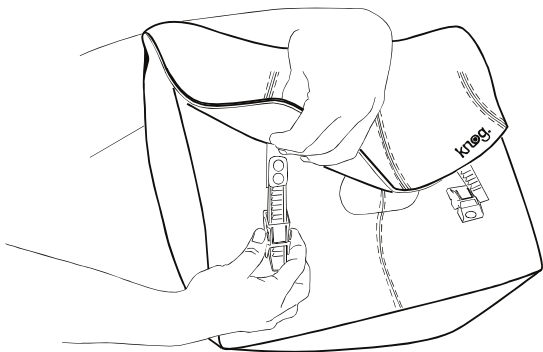

PIG DOG

15" MESSENGER FRICKIN MASSIVE

The Pig Dog is fat and fits about a million litres and laptops upto 15"

SUPER SECURE RATCHET LOCK TABS

Tie me down sport! no chance of an accidental opening with these lock tabs. Super secure, a back up to trusty velcro

**MASSIVE PADDED LAPTOP
COMPARTMENT WITH
ANTI SCRATCH LINING**

**POCKETS FOR DAYS
WAIST STRAP KEEPS YOUR BAG
WHERE YOU WANT IT**

www.knog.com.au

1. EXTRA WIDE STRAP

75mm wide strap comfortably and evenly distributes weight. Ensure buckle engages with black locking tab.

2. WAIST STRAP

Connect your 3D waist strap to the side tabs on the bag. This will keep your Dog right where it should be - running or riding.

3. EASY ACCESS POCKETS

Easy Access Pockets for your MP3, phone PDA or bike tools. Reach around without removing your bag.