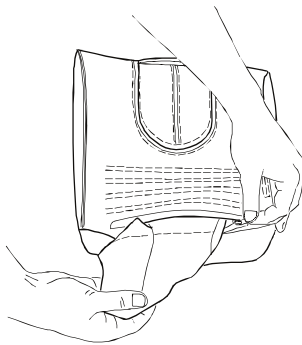

UNIVERSAL HUB

Convert your bag into a backpack, pannier, or handlebar bag