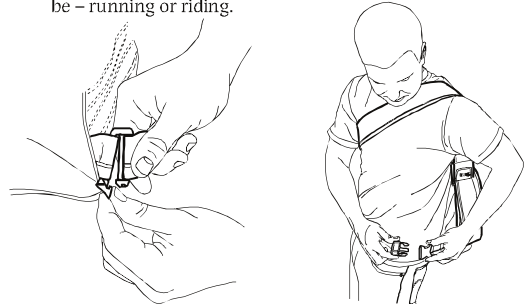

2. WAIST STRAP

Connect your 3D waist strap to the side tabs on the bag. This will keep your Dog right where it should be - running or riding.