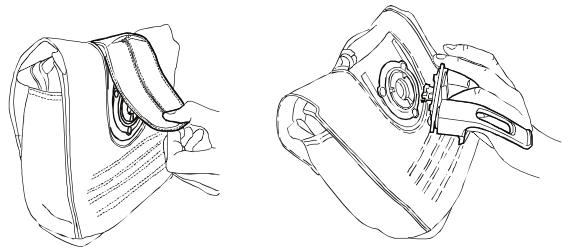

3. UNIVERSAL HUB

The Universal Hub is under the flap on the back of your dog, allowing you to transform your Dog into Pannier, Backpack or Handlebar bag