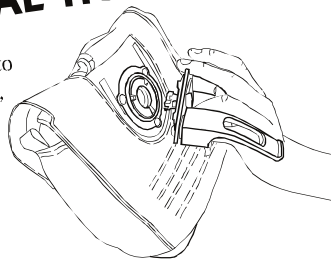

UNIVERSAL HUB

Convert your bag into a backpack, pannier, or handlebar bag