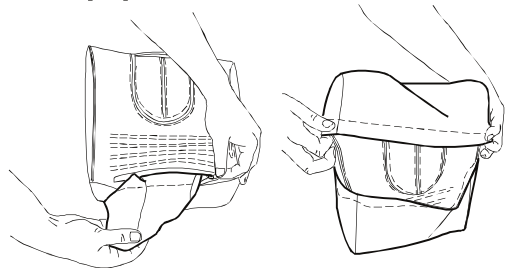

4. WATERPROOF RAIN JACKET

Quick zip release onboard waterproof rain jacket, covers your whole bag for those times when you need total liquid protection.