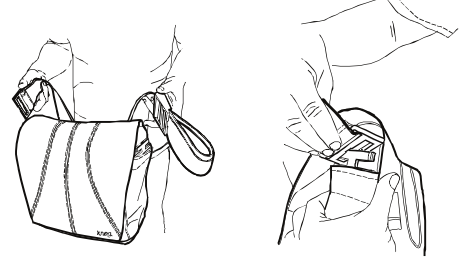

THE REAL DEAL

1. EXTRA WIDE STRAP

75mm wide strap comfortably and evenly distributes weight. Ensure buckle engages with black locking tab.