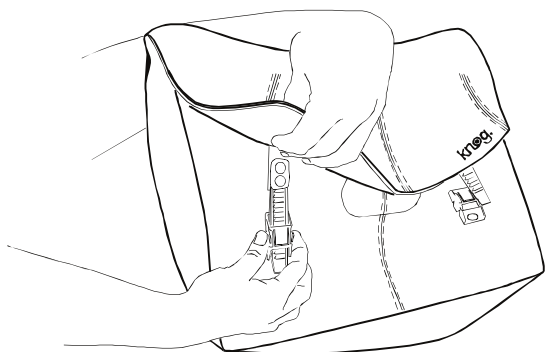

BIG DOG

17" MESSENGER FRICKIN MASSIVE

The Big Dog is fat and fits about a billion litres and laptops upto 17"

SUPER SECURE RATCHET LOCK TABS

Tie me down sport! no chance of an accidental opening with these lock tabs. Super secure, a back up to trusty velcro

**MASSIVE PADDED LAPTOP
COMPARTMENT WITH
ANTI SCRATCH LINING**

POCKETS FOR DAYS

**WAIST STRAP KEEPS YOUR BAG
WHERE YOU WANT IT**

www.knog.com.au

1. EXTRA WIDE STRAP

75mm wide strap comfortably and evenly distributes weight. Ensure buckle engages with black locking tab.

2. WAIST STRAP

Connect your 3D waist strap to the side tabs on the bag. This will keep your Dog right where it should be - running or riding.

3. EASY ACCESS POCKETS

Easy Access Pockets for your MP3, phone PDA or bike tools. Reach around without removing your bag.