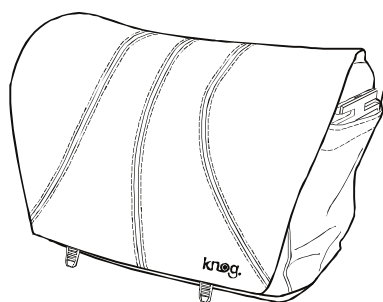

BIG DOG

17" MESSENGER FRICKIN MASSIVE

The Big Dog is fat and fits about a billion litres and laptops upto 17"

SUPER SECURE RATCHET LOCK TABS

Tie me down sport! no chance of an accidental opening with these lock tabs. Super secure, a back up to trusty velcro

**MASSIVE PADDED LAPTOP
COMPARTMENT WITH
ANTI SCRATCH LINING**

POCKETS FOR DAYS

**WAIST STRAP KEEPS YOUR BAG
WHERE YOU WANT IT**

www.knog.com.au

1. EXTRA WIDE STRAP

75mm wide strap comfortably and evenly distributes weight. Ensure buckle engages with black locking tab.

2. WAIST STRAP

Connect your 3D waist strap to the side tabs on the bag. This will keep your Dog right where it should be - running or riding.

3. EASY ACCESS POCKETS

Easy Access Pockets for your MP3, phone PDA or bike tools. Reach around without removing your bag.