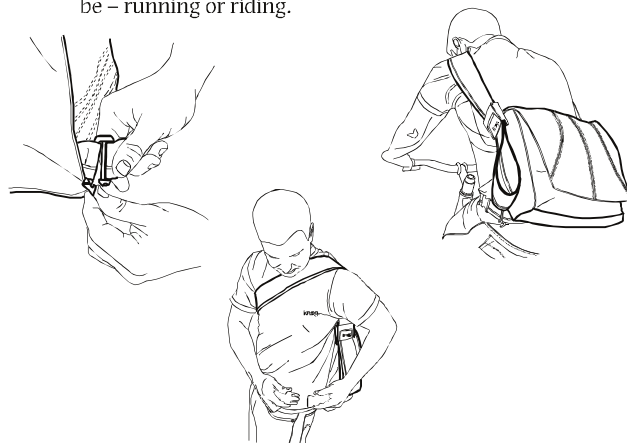

**MASSIVE PADDED LAPTOP
COMPARTMENT WITH
ANTI SCRATCH LINING**

POCKETS FOR DAYS

**WAIST STRAP KEEPS YOUR BAG
WHERE YOU WANT IT**

www.knog.com.au

1. EXTRA WIDE STRAP

75mm wide strap comfortably and evenly distributes weight. Ensure buckle engages with black locking tab.

2. WAIST STRAP

Connect your 3D waist strap to the side tabs on the bag. This will keep your Dog right where it should be - running or riding.

3. EASY ACCESS POCKETS

Easy Access Pockets for your MP3, phone PDA or bike tools. Reach around without removing your bag.