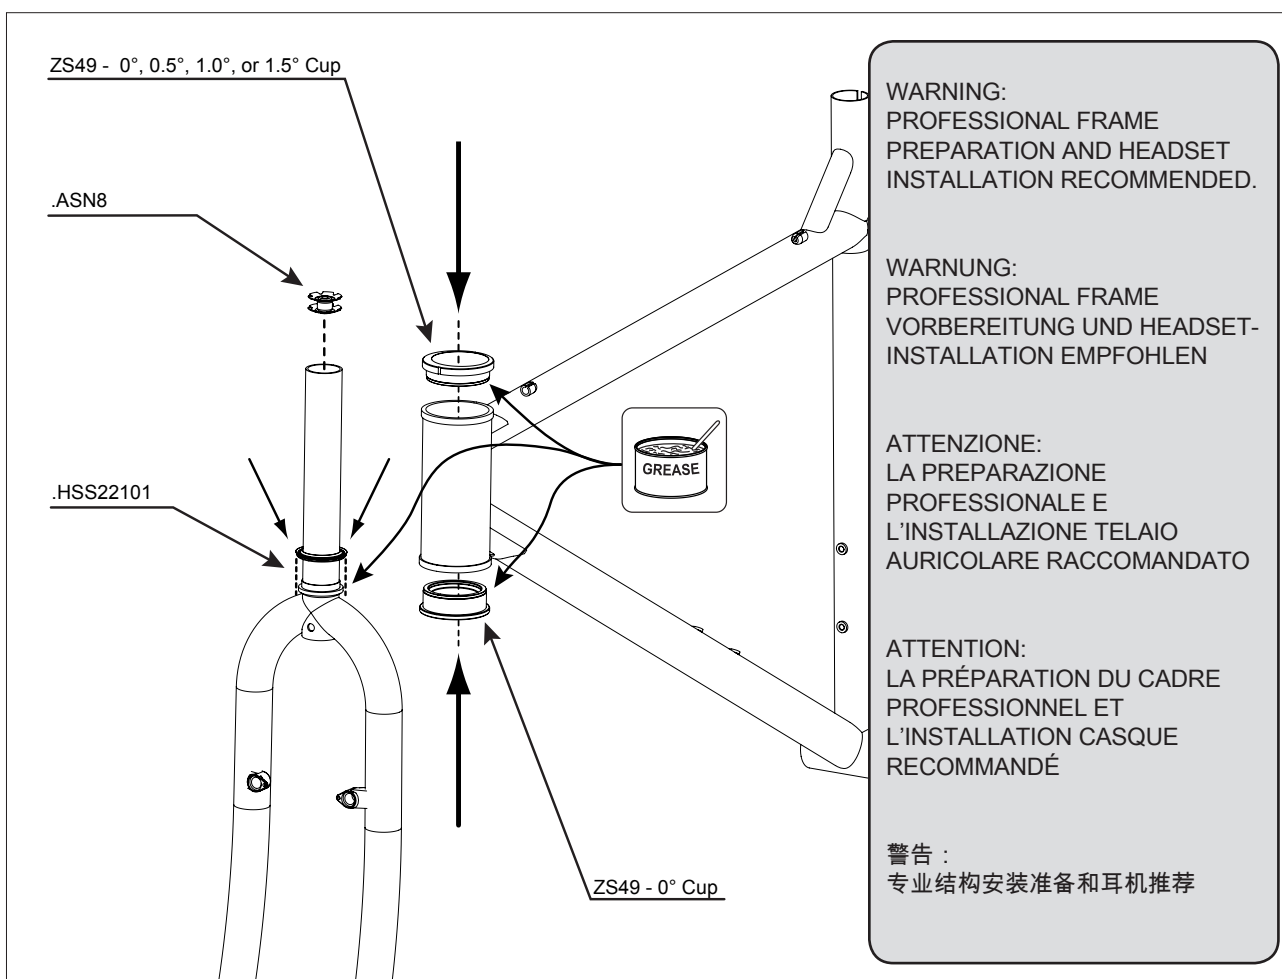

ANGLESET INSTALLATION GUIDE – ZS49-ZS49

1 CONFIRM MEASUREMENTS

WWW.HEADSETFITFINDER.COM

2 PREPARE FRAME & FORK

WWW.CANECREEK.COM/TECH-CENTER

3B ALIGN OFFSET CUP – TOP

WWW.CANECREEK.COM/TECH-CENTER

3A INSTALL HEADSET PARTS

WWW.CANECREEK.COM/TECH-CENTER

4A INITIAL ASSEMBLY

WWW.CANECREEK.COM/TECH-CENTER

- PRELOAD BOLT**
.AAB
X 1
- BEARING**
.HSS20130K
X 2
- TOP CAP**
.HDO1107-IIAS
X 1
- GIMBAL**
AAA0175G
X 2
- STAR NUT**
.ASN8
X 1
- TOP CUP**
AAA0178K
X 1
- TOP COVER**
AAA0180K
X 1
- BOTTOM CUP**
AAA0176K
X 1
- COMPRESSION RING**
.HSS22040B
X 1
- CROWN RACE**
.HSS22101
X 1