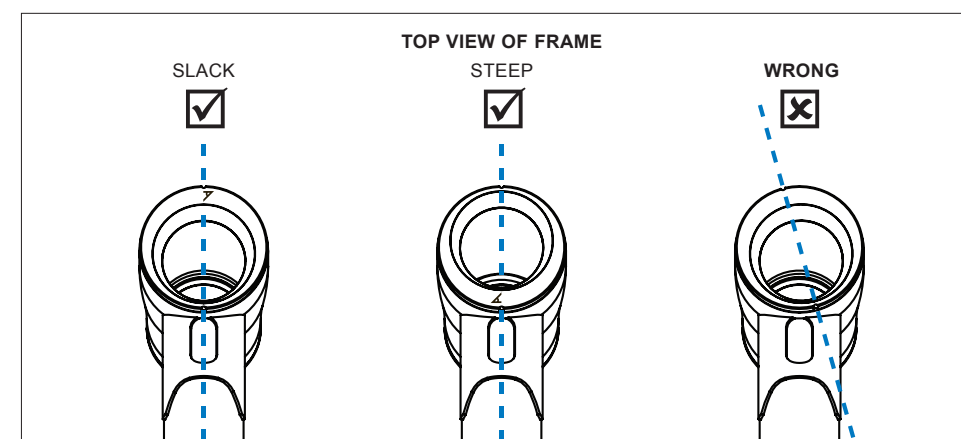

ANGLESET INSTALLATION GUIDE – ZS49-ZS49

1 CONFIRM MEASUREMENTS

WWW.HEADSETFITFINDER.COM

2 PREPARE FRAME & FORK

WWW.CANECREEK.COM/TECH-CENTER

3B ALIGN OFFSET CUP – TOP

WWW.CANECREEK.COM/TECH-CENTER

3A INSTALL HEADSET PARTS

WWW.CANECREEK.COM/TECH-CENTER

4A INITIAL ASSEMBLY

WWW.CANECREEK.COM/TECH-CENTER

- PRELOAD BOLT**
.AAB
X 1
- BEARING**
.HSS20130K
X 2
- TOP CAP**
.HDO1107-IIAS
X 1
- GIMBAL**
AAA0175G
X 2
- STAR NUT**
.ASN8
X 1
- TOP CUP**
AAA0178K
X 1
- TOP COVER**
AAA0180K
X 1
- BOTTOM CUP**
AAA0176K
X 1
- COMPRESSION RING**
.HSS22040B
X 1
- CROWN RACE**
.HSS22101
X 1