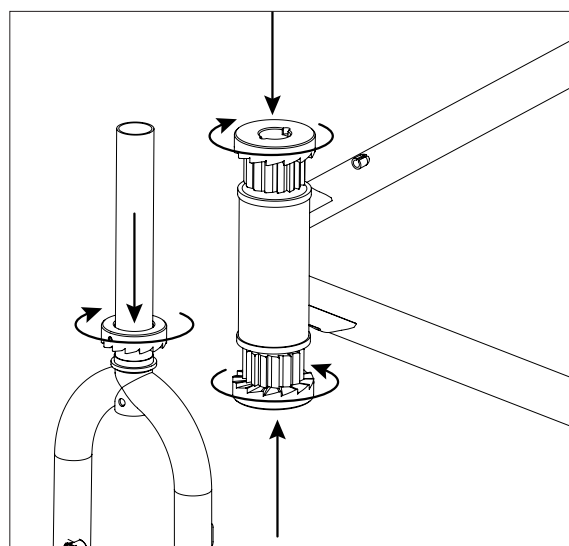

ANGLESET INSTALLATION GUIDE – ZS49-ZS49

1 CONFIRM MEASUREMENTS

WWW.HEADSETFITFINDER.COM

2 PREPARE FRAME & FORK

WWW.CANECREEK.COM/TECH-CENTER

3B ALIGN OFFSET CUP – TOP

WWW.CANECREEK.COM/TECH-CENTER

3A INSTALL HEADSET PARTS

WWW.CANECREEK.COM/TECH-CENTER

4A INITIAL ASSEMBLY

WWW.CANECREEK.COM/TECH-CENTER

- PRELOAD BOLT**
.AAB
X 1
- BEARING**
.HSS20130K
X 2
- TOP CAP**
.HDO1107-IIAS
X 1
- GIMBAL**
AAA0175G
X 2
- STAR NUT**
.ASN8
X 1
- TOP CUP**
AAA0178K
X 1
- TOP COVER**
AAA0180K
X 1
- BOTTOM CUP**
AAA0176K
X 1
- COMPRESSION RING**
.HSS22040B
X 1
- CROWN RACE**
.HSS22101
X 1