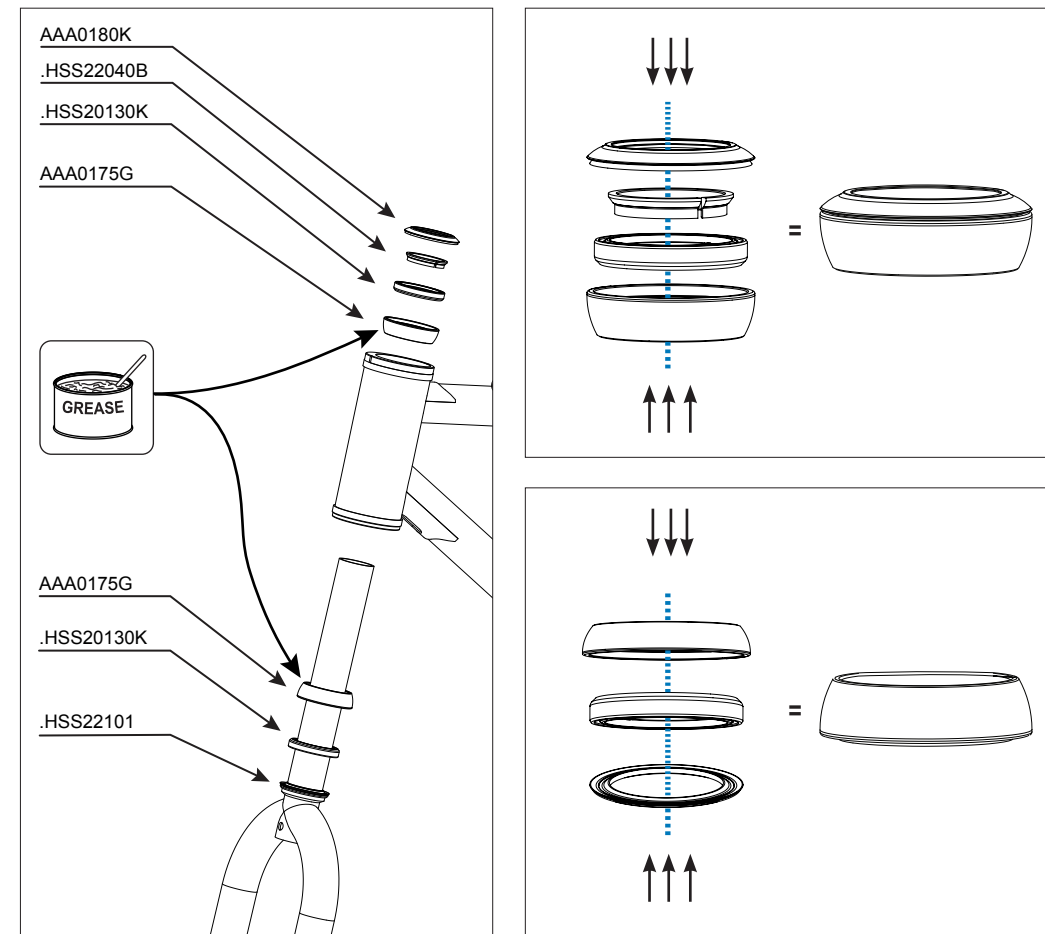

ANGLESET INSTALLATION GUIDE – ZS49-ZS49

1 CONFIRM MEASUREMENTS

WWW.HEADSETFITFINDER.COM

2 PREPARE FRAME & FORK

WWW.CANECREEK.COM/TECH-CENTER

3B ALIGN OFFSET CUP – TOP

WWW.CANECREEK.COM/TECH-CENTER

3A INSTALL HEADSET PARTS

WWW.CANECREEK.COM/TECH-CENTER

4A INITIAL ASSEMBLY

WWW.CANECREEK.COM/TECH-CENTER

- PRELOAD BOLT**
.AAB
X 1
- BEARING**
.HSS20130K
X 2
- TOP CAP**
.HDO1107-IIAS
X 1
- GIMBAL**
AAA0175G
X 2
- STAR NUT**
.ASN8
X 1
- TOP CUP**
AAA0178K
X 1
- TOP COVER**
AAA0180K
X 1
- BOTTOM CUP**
AAA0176K
X 1
- COMPRESSION RING**
.HSS22040B
X 1
- CROWN RACE**
.HSS22101
X 1