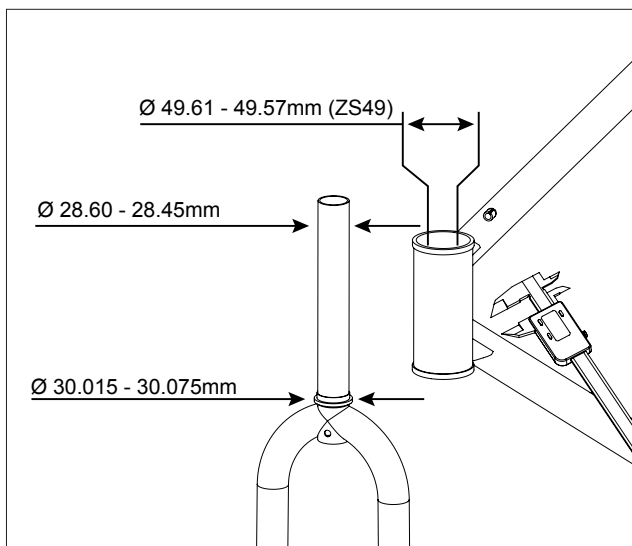

ANGLESET INSTALLATION GUIDE – ZS49-ZS49

1 CONFIRM MEASUREMENTS

WWW.HEADSETFITFINDER.COM

2 PREPARE FRAME & FORK

WWW.CANECREEK.COM/TECH-CENTER

3B ALIGN OFFSET CUP – TOP

WWW.CANECREEK.COM/TECH-CENTER

3A INSTALL HEADSET PARTS

WWW.CANECREEK.COM/TECH-CENTER

4A INITIAL ASSEMBLY

WWW.CANECREEK.COM/TECH-CENTER

- PRELOAD BOLT**
.AAB
X 1
- BEARING**
.HSS20130K
X 2
- TOP CAP**
.HDO1107-IIAS
X 1
- GIMBAL**
AAA0175G
X 2
- STAR NUT**
.ASN8
X 1
- TOP CUP**
AAA0178K
X 1
- TOP COVER**
AAA0180K
X 1
- BOTTOM CUP**
AAA0176K
X 1
- COMPRESSION RING**
.HSS22040B
X 1
- CROWN RACE**
.HSS22101
X 1