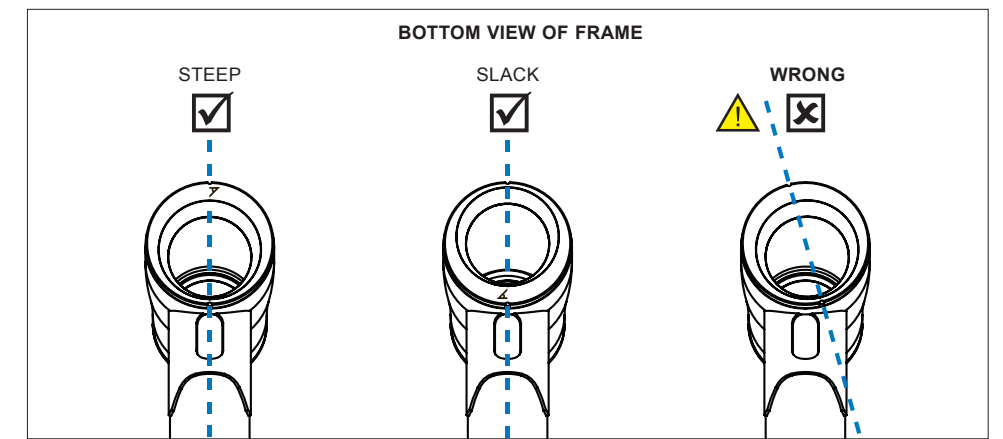

3B ALIGN OFFSET CUP - BOTTOM

WWW.CANECREEK.COM/TECH-CENTER