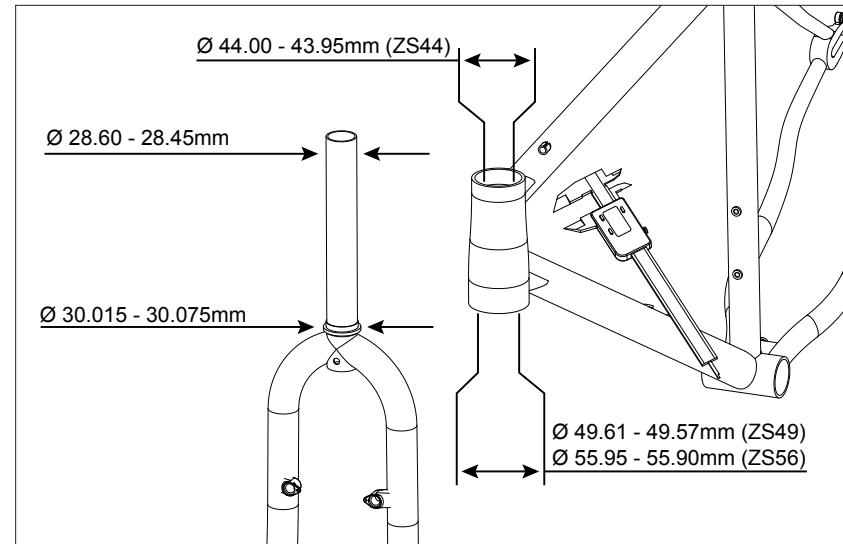

ANGLESET INSTALLATION GUIDE

Tapered Assembly

1 CONFIRM MEASUREMENTS

WWW.HEADSETFITFINDER.COM

2 PREPARE FRAME & FORK

WWW.CANECREEK.COM/TECH-CENTER

3A INSTALL HEADSET PARTS

WWW.CANECREEK.COM/TECH-CENTER