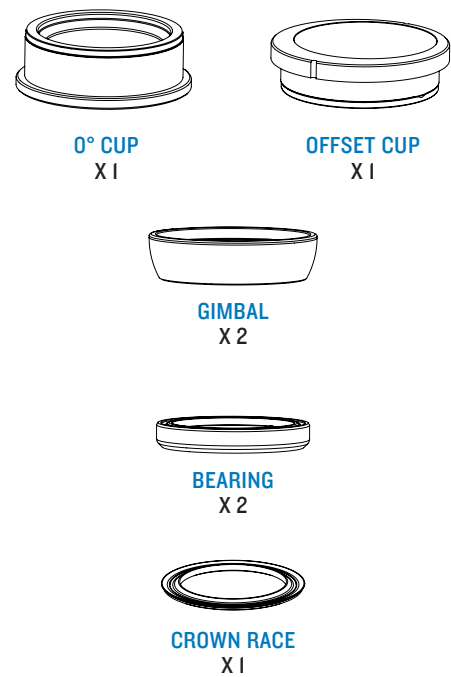

ANGLESET INSTALLATION GUIDE

Tapered Assembly

1 CONFIRM MEASUREMENTS

WWW.HEADSETFITFINDER.COM

2 PREPARE FRAME & FORK

WWW.CANECREEK.COM/TECH-CENTER

3A INSTALL HEADSET PARTS

WWW.CANECREEK.COM/TECH-CENTER