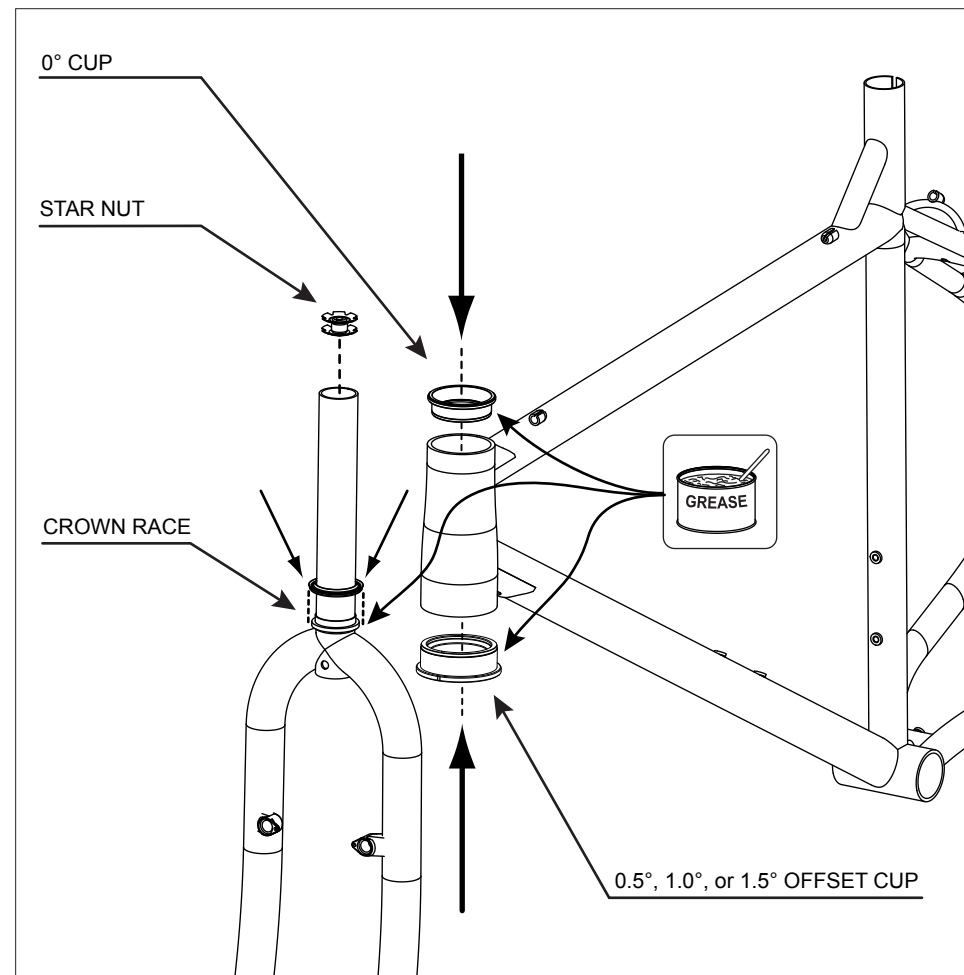

ANGLESET INSTALLATION GUIDE

Tapered Assembly

1 CONFIRM MEASUREMENTS

WWW.HEADSETFITFINDER.COM

2 PREPARE FRAME & FORK

WWW.CANECREEK.COM/TECH-CENTER

3A INSTALL HEADSET PARTS

WWW.CANECREEK.COM/TECH-CENTER